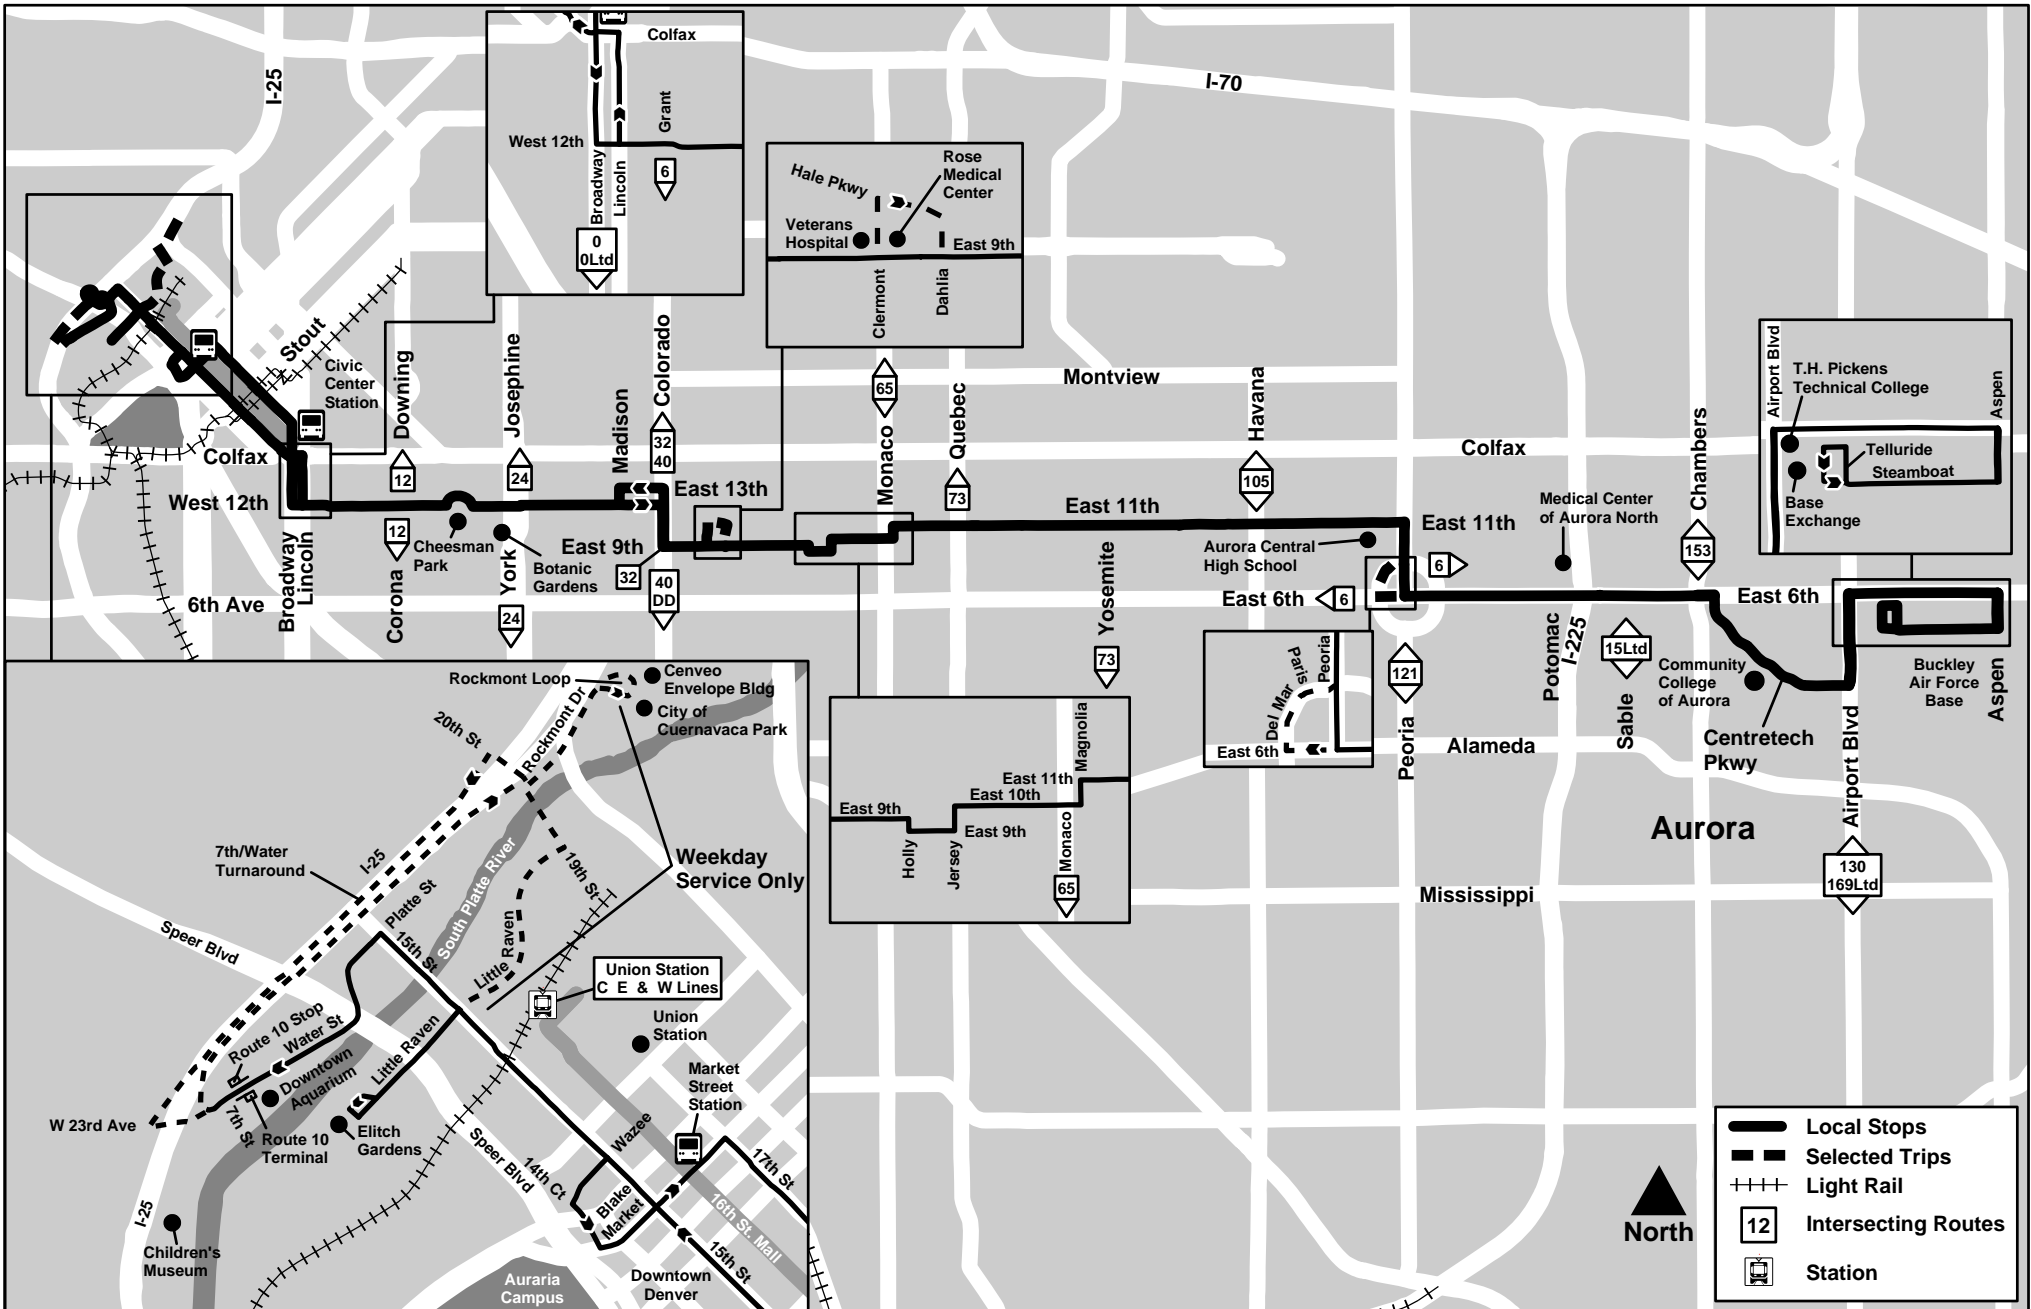

# Route 10 East 12th Avenue

Effective: 28 April 2013  
Map Revised: 28 April 2013

- Local Stops
- Selected Trips
- Light Rail
- Intersecting Routes
- Station